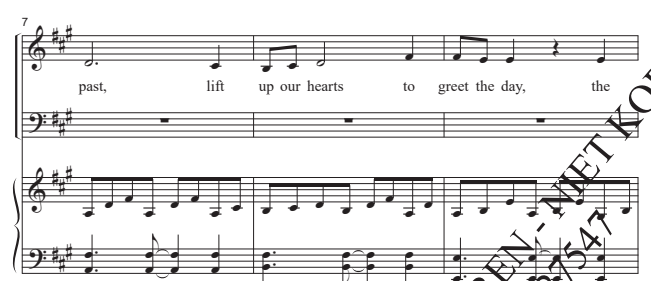

O MUSIC, LEAD THE WAY

(SATB)

Words by
Henry Van Dyke (1852-1933)

Music by
Ruth Morris Gray

Selected lines from *Storm-Music* (1917), alt.

① With confidence (♩ = ca. 126)

© 2019 Choristers Guild (adm. by Smallstonemediasongs.com)
Printed & distributed by Koormuziek.NL, Dordrecht - www.koormuziek.nl
Reproduction of this publication without permission of the publisher is a criminal offense subject to prosecution